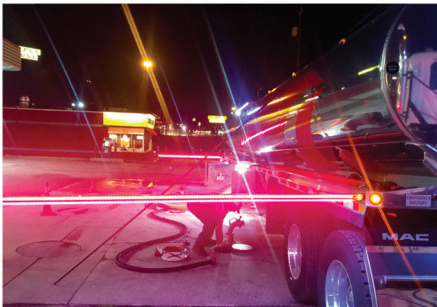

## TOTAL AREA LIGHTING KIT

Our patented lighting options are designed to illuminate work areas around the trailer, significantly improving visibility for the safety and efficiency of the drivers.

**T.A.L.K. ARMS** – Our self-illuminated safety T.A.L.K. Arms swing out creating an illuminated safe work zone with red lights on each side and white light on bottom.

**T.A.L.K. INTERLOCK BAR** – The light bar above the API area totally illuminates the work area creating a safe and efficient unloading zone for making hose connections.

**T.A.L.K. LIGHTED HOSE GUARD** – Protect the side of your barrel and add additional lighting to the work area.

**T.A.L.K. LIGHTED LADDER** – The lighting built into the ladder allows your drivers enhanced lighting and safety when using the ladder as well as enhanced lighting in that area for improved safety.

**T.A.L.K. LIGHTED REAR HEAD** – We also offer the added feature of lighting around the rear head to further improve lighting conditions behind the trailer for enhanced visibility and safety at night.