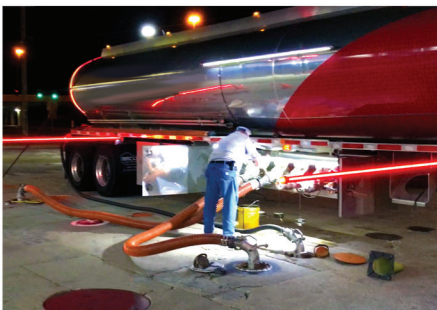

## TOTAL AREA LIGHTING KIT

Our patented lighting options are designed to illuminate work areas around the trailer, significantly improving visibility for the safety and efficiency of the drivers.

**T.A.L.K. ARMS** – Our self-illuminated safety T.A.L.K. Arms swing out creating an illuminated safe work zone with red lights on each side and white light on bottom.

**T.A.L.K. INTERLOCK BAR** – The light bar above the API area totally illuminates the work area creating a safe and efficient unloading zone for making hose connections.

**T.A.L.K. LIGHTED HOSE GUARD** – Protect the side of your barrel and add additional lighting to the work area.